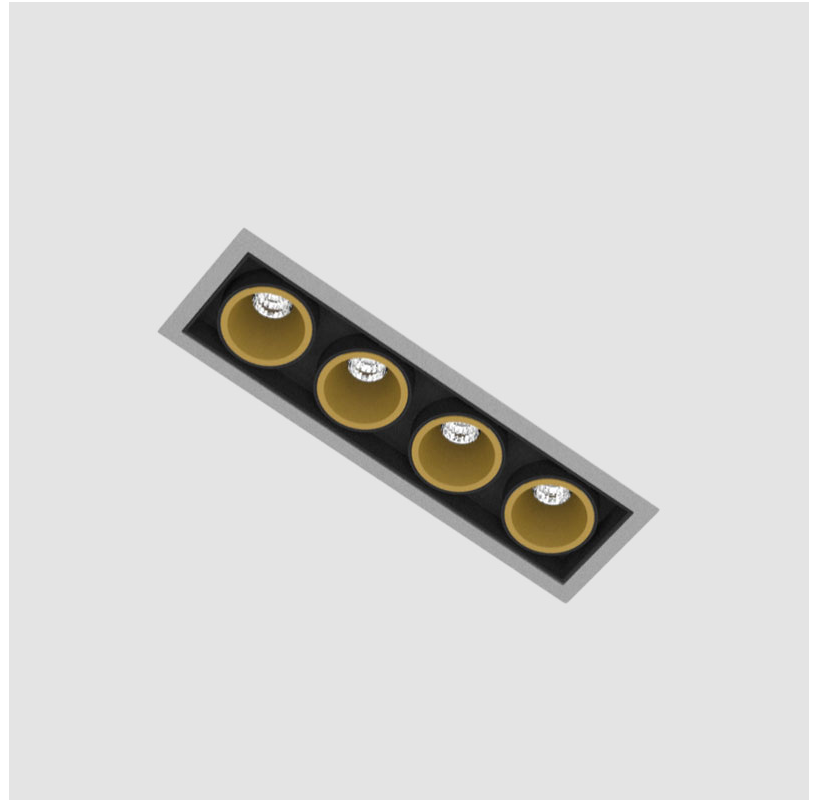

GENERAL

Series: Magiq
Subseries: Magiq 4 Cell Korona
Partner: Prolicht
Division: Architectural
Installation: Recessed
Product Type: Downlight
Mounting Location: Ceiling
Light Distribution: Downlight

PHYSICAL

Aperture Sizes - Downlights: 1"
Shape: Rectangle
Length (mm): 145
Length (in): 5 11/16
Width (mm): 45
Width (in): 1 3/4
Height (mm): 64
Height (in): 2 1/2
Ceiling Thickness (mm): 5 - 30
Min. Recessing Depth (mm): 100
Min. Recessing Depth (in): 3 15/16
Fixture Finish: SSR / BKV / CWI / CRY / HAB / UFT / ITA / RUA / FTG / MYG / LOD / PUS / FRO / FUP / KIA / POP / BLS / SPG / MEY / GOH / CHC / COM / ABZ / JAG / OBR / MOS / ROR
Holder Finish: WHI / BLK
Fixture Material: Aluminum Die Cast
Cut-out Measurements: 138mm / 5 7/16" x 38mm / 1 1/2"

ELECTRICAL

Lamp Type: LED (Zhaga Standard)
Input Wattage (W): 14.3
Total Output Wattage (W): 13.3
Dimming: Tri-Mode (Non-Dimming and Phase Dimming (120Vac only) and 0-10V Dimming)
Driver Included: No
Driver Location: Remote
Driver Type: Constant Current - Universal
Driver Class: Class 2
Input Voltage (V): 120 - 277
Constant Current (MA): 1050

LED

Number of LEDs: 4
Color Temperature (°K): 2700 / 3000 / 3500 / 4000
Max. Delivered Lumen (lm): Max 880
Nominal Lumen (lm): 880 / 950 / 970 / 990
CRI: >90 CRI
Lamp Life (hrs): 50000

OPTICAL

Reflector: 8 / 14 / 34

RATINGS AND CERTIFICATIONS

Certified By: CSA Certified to UL and CSA Standards
IP rating: IP20