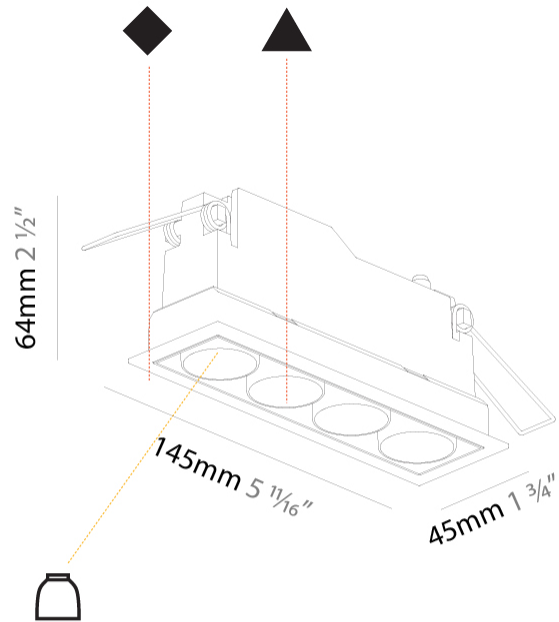

GENERAL

Series: Magiq
Subseries: Magiq 4 Cell Korona
Partner: Prolicht
Division: Architectural
Installation: Recessed
Product Type: Downlight
Mounting Location: Ceiling
Light Distribution: Downlight

PHYSICAL

Aperture Sizes - Downlights: 1"
Shape: Rectangle
Length (mm): 145
Length (in): 5 11/16
Width (mm): 45
Width (in): 1 3/4
Height (mm): 64
Height (in): 2 1/2
Ceiling Thickness (mm): 5 - 30
Min. Recessing Depth (mm): 100
Min. Recessing Depth (in): 3 15/16
Fixture Finish: SSR / BKV / CWI / CRY / HAB / UFT / ITA / RUA / FTG / MYG / LOD / PUS / FRO / FUP / KIA / POP / BLS / SPG / MEY / GOH / CHC / COM / ABZ / JAG / OBR / MOS / ROR
Holder Finish: WHI / BLK
Fixture Material: Aluminum Die Cast
Cut-out Measurements: 138mm / 5 7/16" x 38mm / 1 1/2"

ELECTRICAL

Lamp Type: LED (Zhaga Standard)
Input Wattage (W): 14.3
Total Output Wattage (W): 13.3
Dimming: Tri-Mode (Non-Dimming and Phase Dimming (120Vac only) and 0-10V Dimming)
Driver Included: No
Driver Location: Remote
Driver Type: Constant Current - Universal
Driver Class: Class 2
Input Voltage (V): 120 - 277
Constant Current (MA): 1050

LED

Number of LEDs: 4
Color Temperature (°K): 2700 / 3000 / 3500 / 4000
Max. Delivered Lumen (lm): Max 880
Nominal Lumen (lm): 880 / 950 / 970 / 990
CRI: >90 CRI
Lamp Life (hrs): 50000

OPTICAL

Reflector: 8 / 14 / 34

RATINGS AND CERTIFICATIONS

Certified By: CSA Certified to UL and CSA Standards
IP rating: IP20