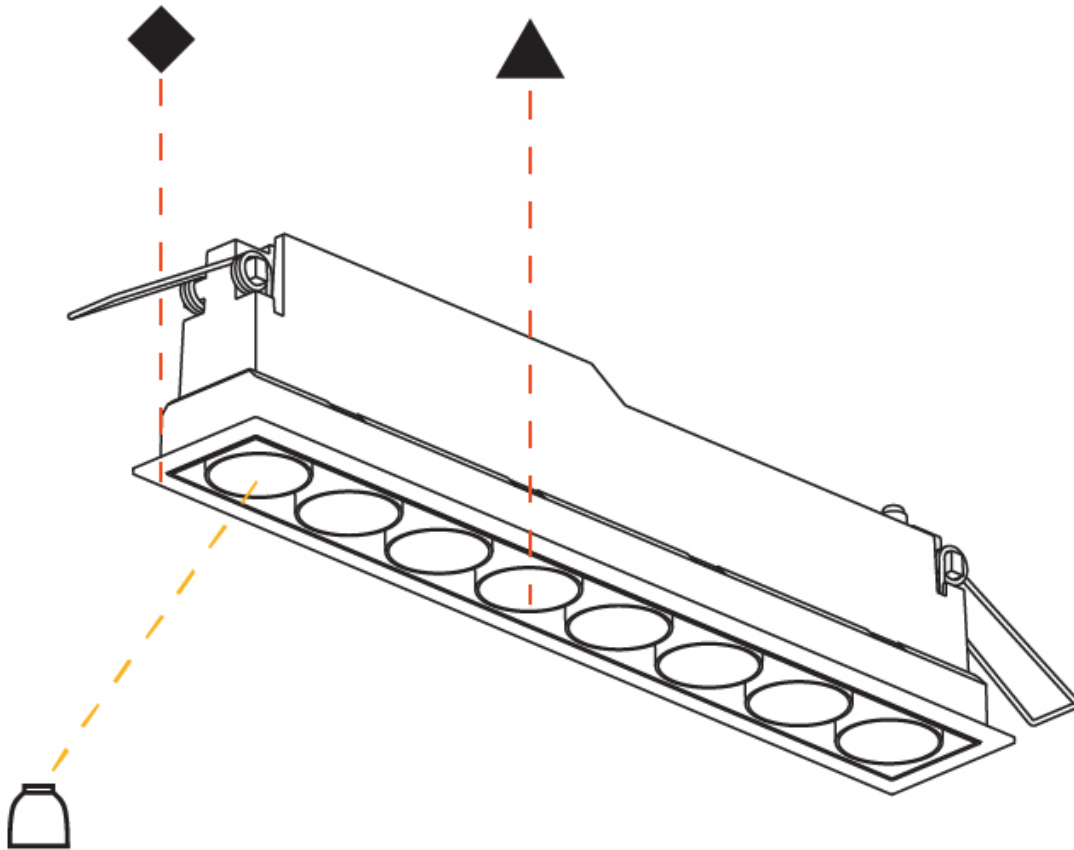

MAGIQ 8 CELL KORONA RECESSED

A35151-

PROJECT	_____
TYPE	_____
SPECIFIER	_____
QUANTITY	_____
DATE	_____