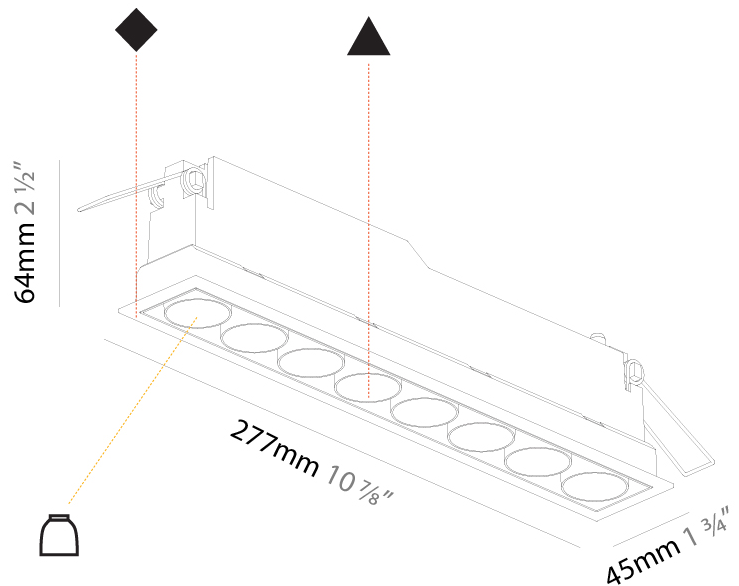

PHYSICAL

Aperture Sizes - Downlights: 1"
Shape: Rectangle
Length (mm): 277
Length (in): 10 ⁷/₈
Width (mm): 45
Width (in): 1 ³/₄
Height (mm): 64
Height (in): 2 ¹/₂
Ceiling Thickness (mm): 5 - 30
Ceiling Thickness (in): 3/16 - 1 3/16
Min. Recessing Depth (mm): 100
Min. Recessing Depth (in): 3 ¹⁵/₁₆
Weight (kg): 0.518
Weight (lbs): 1.15
Fixture Finish: SSR / BKV / CWI / CRY / HAB / UFT / ITA / RUA / FTG / MYG / LOD / PUS / FRO / FUP / KIA / POP / BLS / SPG / MEY / GOH / CHC / COM / ABZ / JAG / OBR / MOS / ROR
Holder Finish: WHI / BLK
Fixture Material: Aluminum Die Cast
Cut-out Measurements: 270mm / 10 5/8" x 38mm / 1 1/2"

ELECTRICAL

Lamp Type: LED (Zhaga Standard)
Input Wattage (W): 26.6
Total Output Wattage (W): 25.9
Dimming: Tri-Mode (Non-Dimming and Phase Dimming (120Vac only) and 0-10V Dimming)
Driver Included: No
Driver Location: Remote
Driver Type: Constant Current - Universal
Driver Class: Class 2
Input Voltage (V): 120 - 277
Constant Current (MA): 1050

LED

Number of LEDs: 8
Color Temperature (°K): 2700 / 3000 / 3500 / 4000
Max. Delivered Lumen (lm): 1570 / 1700 / 1725 / 1760
Nominal Lumen (lm): 1760 / 1900 / 2040 / 1980
CRI: >90 CRI
Lamp Life (hrs): 50000

OPTICAL

Reflector: 8 / 14 / 34

RATINGS AND CERTIFICATIONS

Certified By: CSA Certified to UL and CSA Standards
IP rating: IP20